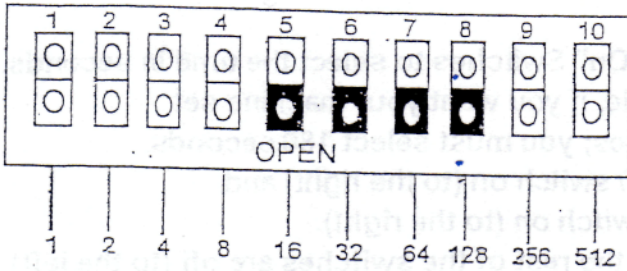

VACUUM MACHINE TIMERS

Timer AP Part # 1512 multi pulse Infitec ASCR 540. To adjust time and coins follow directions below:

COMBINE OPEN SWITCHES TO SELECT TIME
SWITCHES MUST LIE FLAT TOWARD THE NUMBERS IN SECONDS AND TOWARD THE OPEN

SWITCHES ABOVE ARE SET FOR 4 MINUTES 16, 32, 64 & 128

OTHER NUMBER COMBINATIONS

- 2 MIN. 64, 32, 16, 8
- 2.5 MIN. 128, 16, 4, 2
- 3 MIN. 128, 32, 16, 4
- 3.5 MIN. 128, 64, 16, 2
- 4.5 MIN. 256, 8, 4, 2

COMBINE CLOSED SWITCHES TO SELECT SIGNAL COUNT
SWITCHES MUST LIE FLAT TOWARD THE NUMBERS

THE ABOVE SWITCH IS SET FOR 1 QUARTER

OTHER COIN COMBINATIONS

SET FOR .50 CENTS

SET FOR .75 CENTS

SET FOR 1.00

SET FOR 1.25