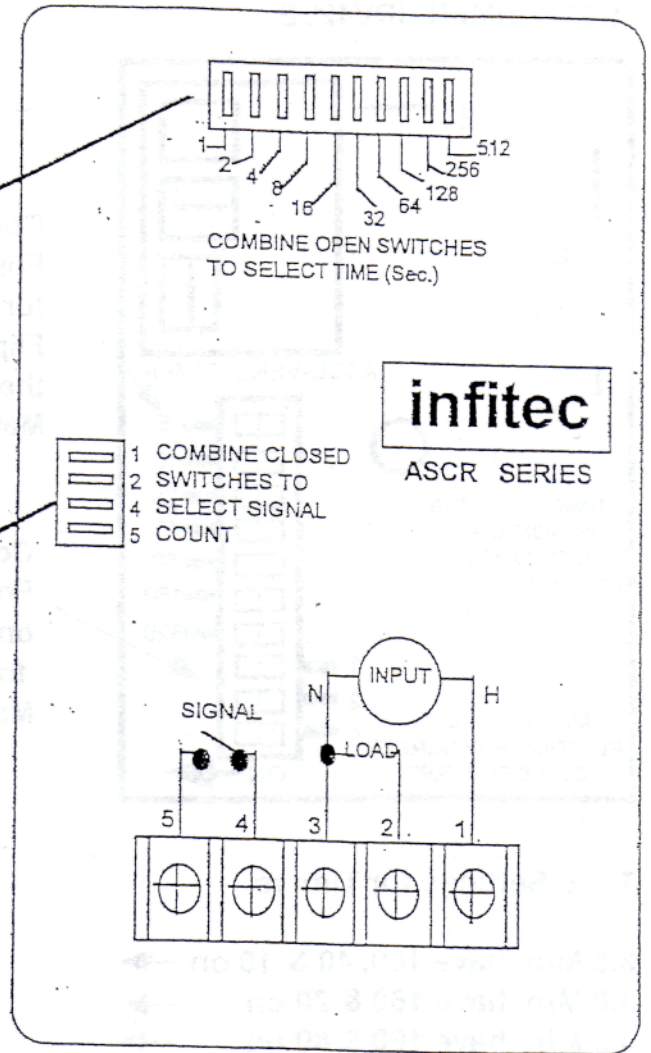

VACUUM MACHINE TIMERS

Timer AP Part # 1512 multi pulse Infitec ASCR 540. To adjust time and coins follow directions below:

COMBINE OPEN SWITCHES TO SELECT TIME
SWITCHES MUST LIE FLAT TOWARD THE NUMBERS IN SECONDS AND TOWARD THE OPEN

SWITCHES ABOVE ARE SET FOR 4 MINUTES 16, 32, 64 & 128

OTHER NUMBER COMBINATIONS

- 2 MIN. 64, 32, 16, 8
- 2.5 MIN. 128, 16, 4, 2
- 3 MIN. 128, 32, 16, 4
- 3.5 MIN. 128, 64, 16, 2
- 4.5 MIN. 256, 8, 4, 2

COMBINE CLOSED SWITCHES TO SELECT SIGNAL COUNT
SWITCHES MUST LIE FLAT TOWARD THE NUMBERS

THE ABOVE SWITCH IS SET FOR 1 QUARTER

OTHER COIN COMBINATIONS

SET FOR .50 CENTS

SET FOR .75 CENTS

SET FOR 1.00

SET FOR 1.25